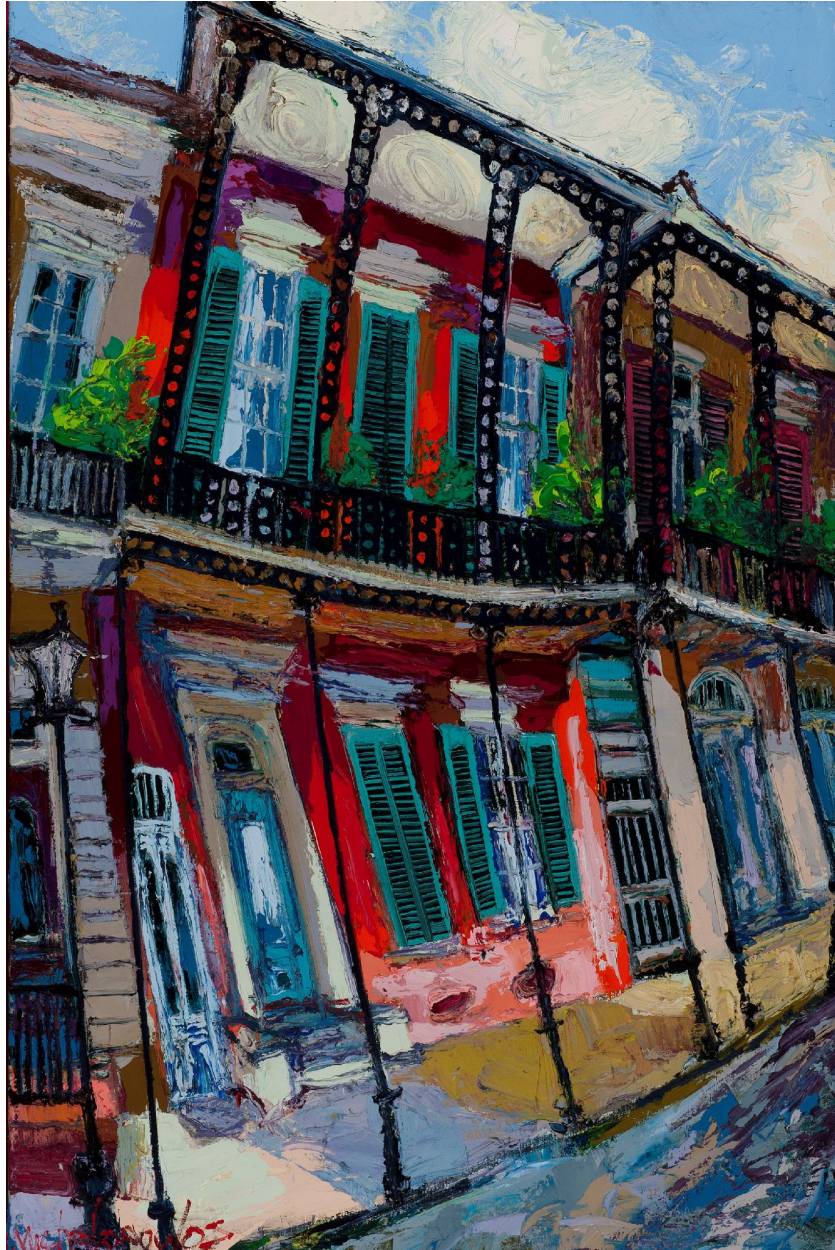

Michalopoulos

James Michalopoulos, *Home*
Giclee on Canvas, 36 x 24 in.